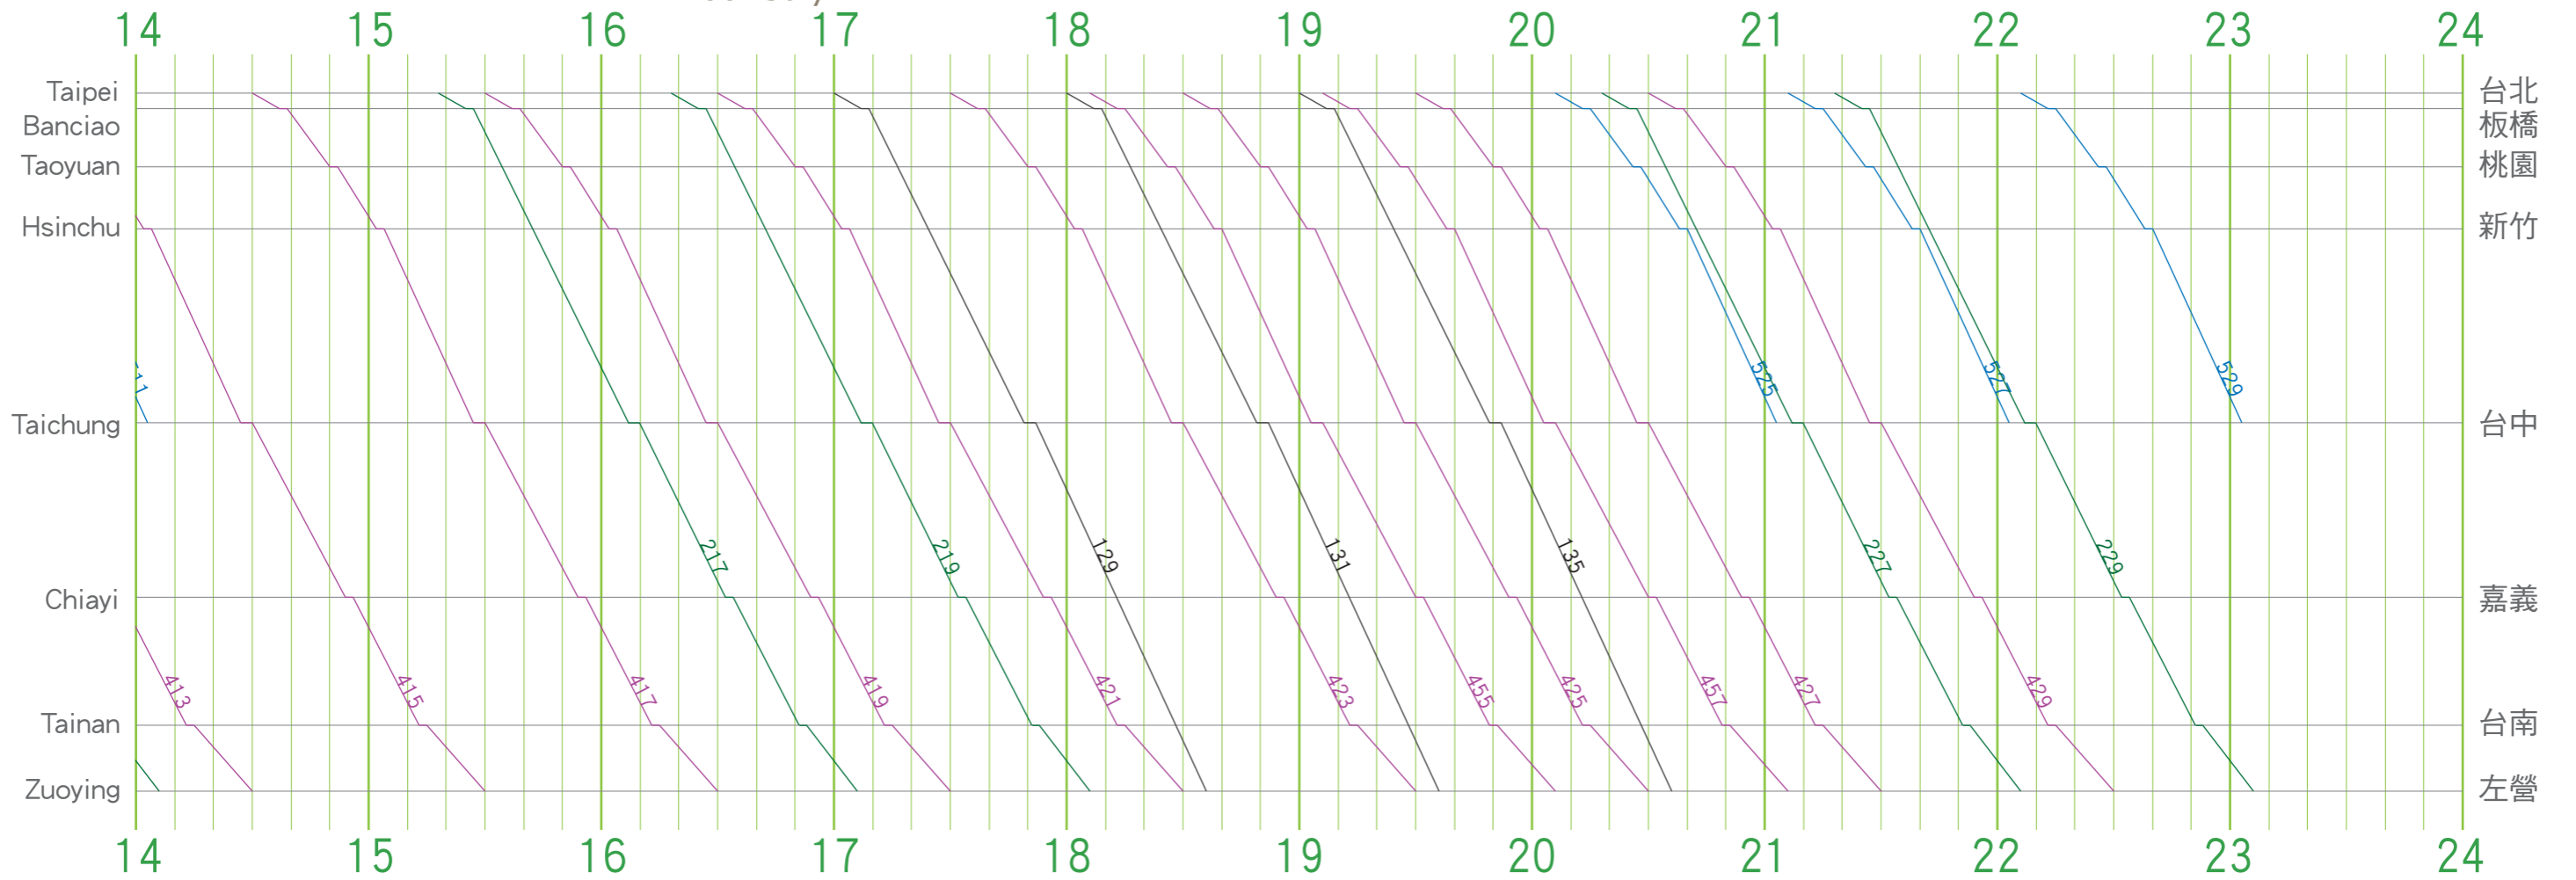

台灣高鐵列車運行圖 | Train Operation Diagram of Taiwan High Speed Rail
2007-July-27

台灣高鐵列車運行圖 | Train Operation Diagram of Taiwan High Speed Rail
2007-July-27

Illustrated by Irvin. July 20, 2007
irvin @ emu486.net