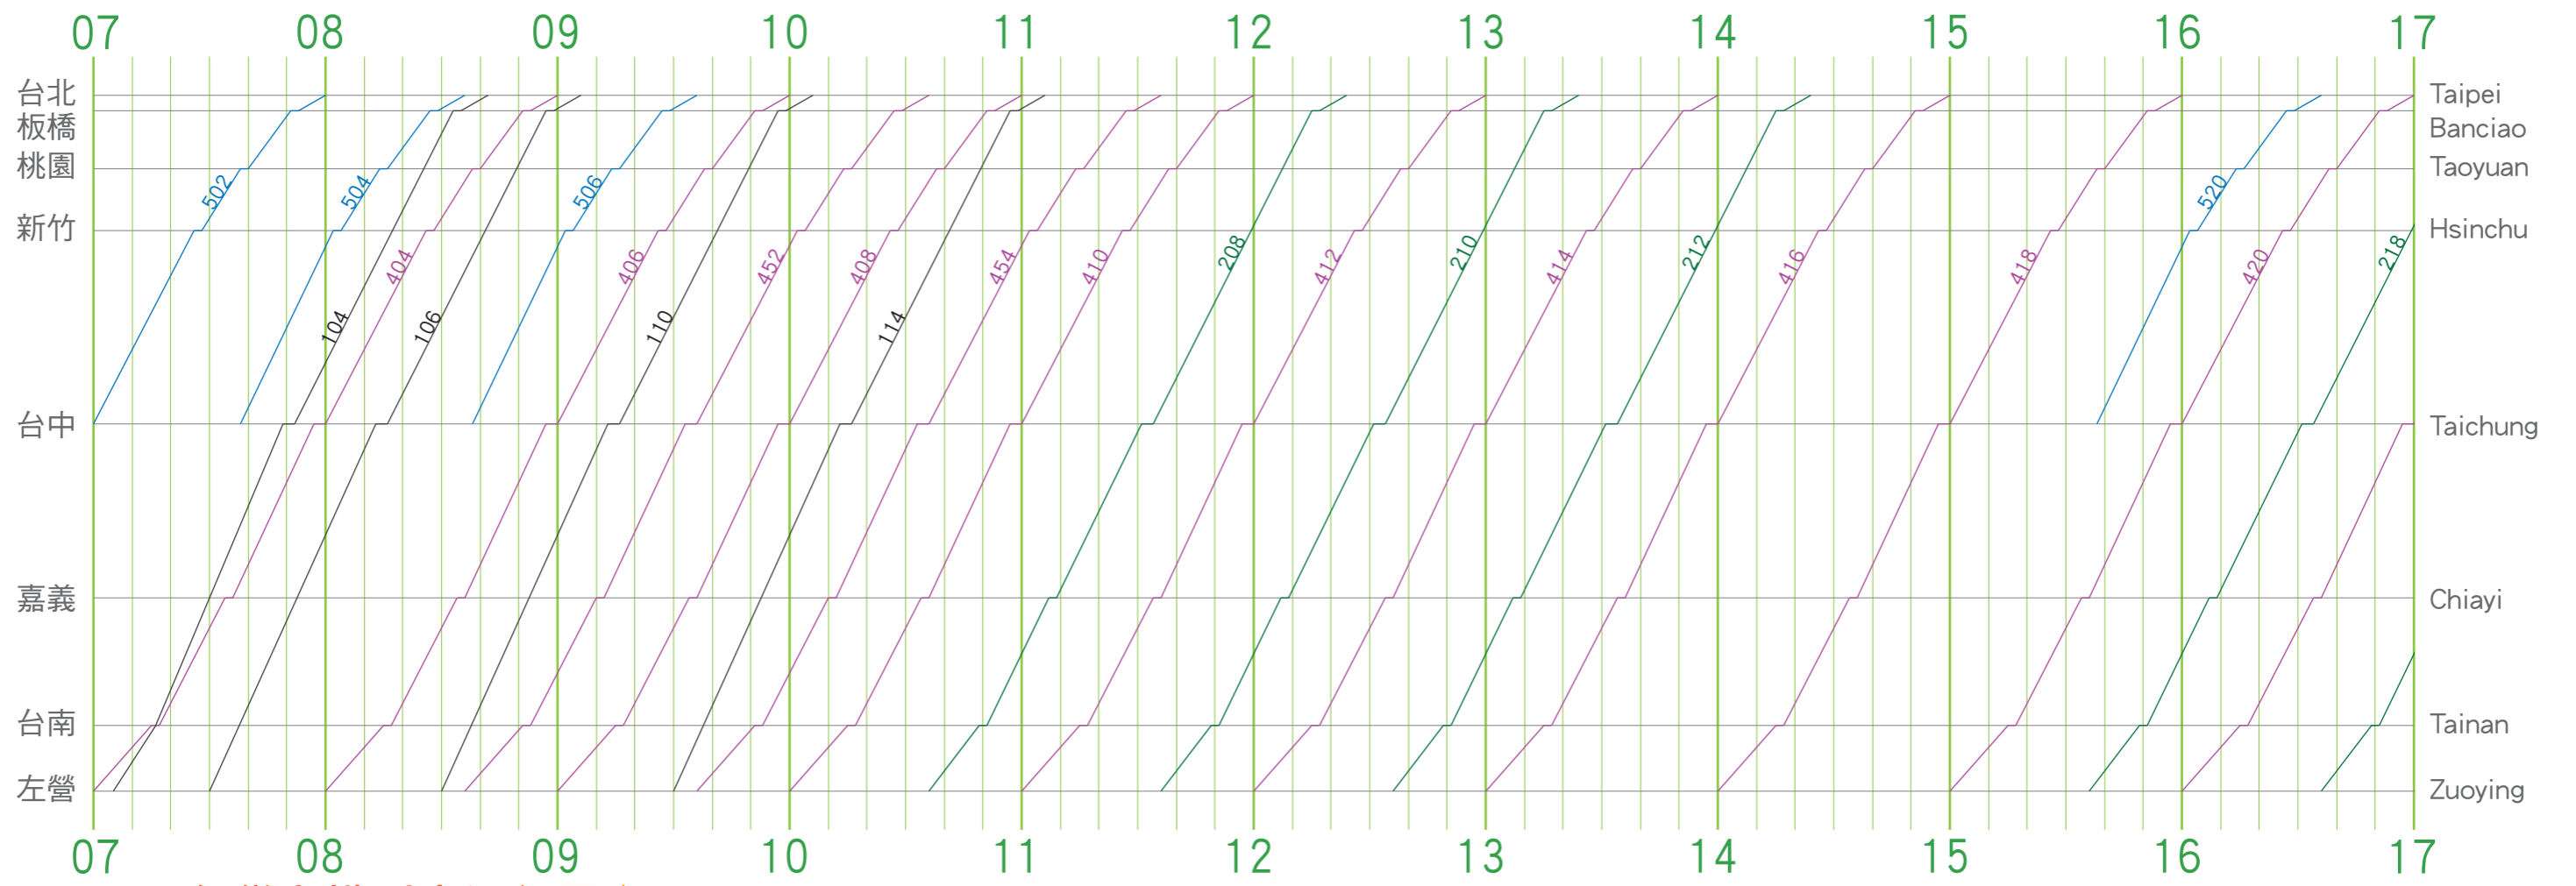

台灣高鐵列車運行圖 | Train Operation Diagram of Taiwan High Speed Rail
2007-July-27

台灣高鐵列車運行圖 | Train Operation Diagram of Taiwan High Speed Rail
2007-July-27

Illustrated by Irvin. July 20, 2007
irvin @ emu486.net