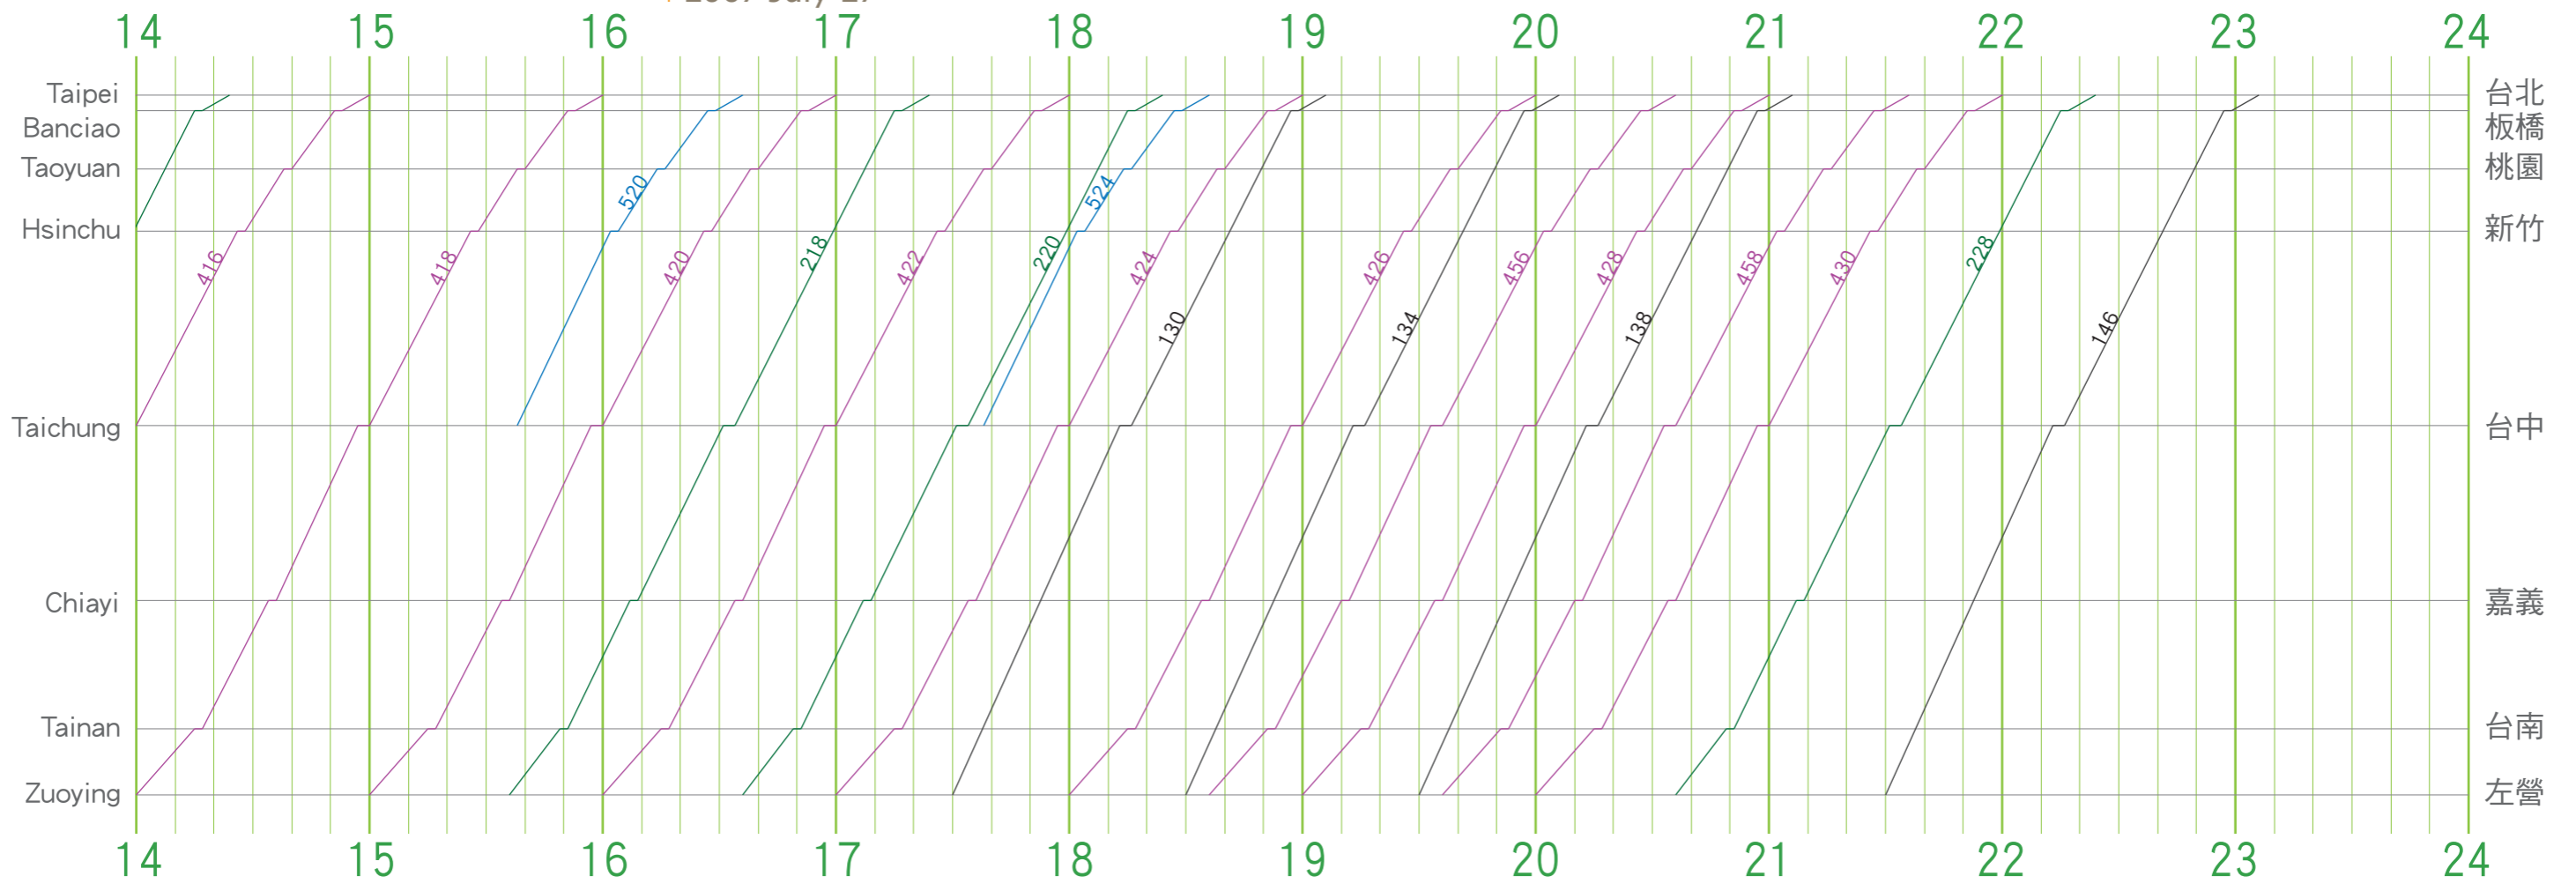

台灣高鐵列車運行圖 | Train Operation Diagram of Taiwan High Speed Rail
2007-July-27

台灣高鐵列車運行圖 | Train Operation Diagram of Taiwan High Speed Rail
2007-July-27

Illustrated by Irvin. July 20, 2007
irvin @ emu486.net